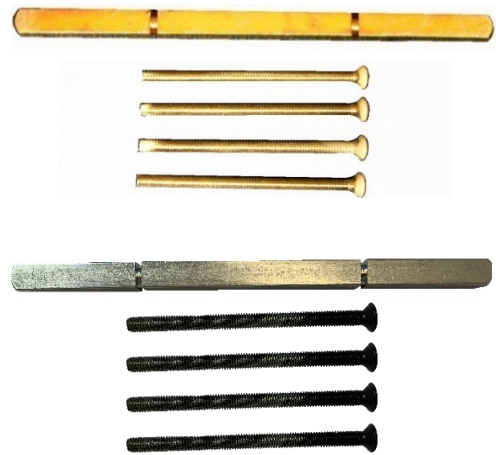

Handle components – ND NTech Patio door, product version 1 & 2

Vriderartikler – ND NTech Villa Skyvedør, produkt versjon 1 & 2

Handtagsariklar – ND NTech Villa Säkerhetsdörr, produkt version 1 & 2

Document ID: 0005A5(8.01)

Date: 27 April 2021

Page: 8 of 9

Applicable for product codes:

SD, 2P, 4P, 4S

Cover plate (outside)		Cover plate 0730/3900 UTV Article no.: Silver F1: 0401373 Utgår - White RAL 9010: 0401372 Traffic White RAL 9016: 0403431 Black F9714M: 0403381
Box for handle		Artikkel nr.: 200306 Vridereske 270 x 142 x 37 mm

Spindles and screws

Handle ext/int on 80 mm door leaf

0401574 FIRK.PIN 8x150/M6x95MM 4STK HV *Utgår*
Spindle for handle 0370/3900 with 4 screws white (RAL 9010)

0401575 FIRK.PIN 8x150/M6x95MM 4STK SL
Spindle for handle 0370/3900 with 4 screws silver

0403720 FIRK.PIN 8x150/M6x95MM 4STK WL
Spindle for handle 0370/3900 with 4 screws WL (RAL 9016)

0403385 FIRK.PIN 8x150/M6x95MM 4STK BL
Spindle for handle 0370/3900 with 4 screws BL