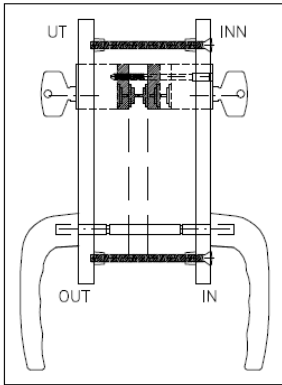

Handle components – ND NTech Patio door, product version 1 & 2

Vriderartikler – ND NTech Villa Skyvedør, produkt versjon 1 & 2

Handtagsartiklar – ND NTech Villa Säkerhetsdörr, produkt version 1 & 2

Document ID: 0005A5(8.01)

Date: 27 April 2021

Page: 2 of 9

Applicable for product codes:
SD, 2P, 4P, 4S

Standard fitting / quantity of extensions

Blank forlenger på utside,
blank og svart forlenger på innsiden.
Chrome extension on outside,
chrome and black extension on inside.