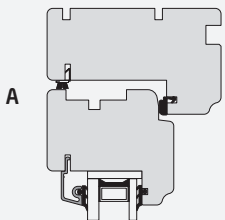

Technical specification

Glass (double)	6-16G-ES4
Glass (triple)	4ES-16G-4-16G-ES4
Exterior material	Timber / Aluminium clad timber
Interior material	Timber
Child safety	Yes, as standard
Escape route	Yes, size permitting
Ventilation	Yes
Burglar resistance	PAS24:2016 (Secure By Design)
Timber protection	Yes, vacuum impregnated
Ironmongery	NorDan side swing

Product features

Energy saving	U-value: 0.8 to 1.2 W/m²K
Cleaning	Cleaning from inside
Entry sound reduction	Rw 37dB Rw+Ctr 33dB
Fire resistance	-
Watertightness	Class 9A, EN 12208
Passive availability	No

Measure	Timber	Aluclad	Timber	Aluclad
Frame width	92 mm	100 mm	105 mm	113 mm
Min Width	388 mm	388 mm	450 mm	450 mm
Max Width	988 mm	988 mm	988 mm	988 mm
Min Height	350 mm	350 mm	350 mm	350 mm
Max Height	2 188 mm	2 188 mm	2 188 mm	2 188 mm
Width + Height	Max: 2 700 mm	Max: 2 700 mm	Max: 2 700 mm	Max: 2 700 mm
Sash weight	Max: 50 kg	Max: 50 kg	Max: 50 kg	Max: 50 kg

92 Timber

92 mm