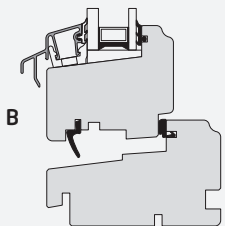

Technical specification

Glass (double)	6-16G-ES4
Glass (triple)	4ES-16G-4-16G-ES4
Exterior material	Timber / Aluminium clad timber
Interior material	Timber
Child safety	Yes, as standard
Escape route	Yes, size permitting
Ventilation	Yes
Burglar resistance	PAS24:2016 (Secure By Design)
Timber protection	Yes, vacuum impregnated
Ironmongery	NorDan side swing

Product features

Energy saving	U-value: 0.8 to 1.2 W/m²K
Cleaning	Cleaning from inside
Entry sound reduction	Rw 37dB Rw+Ctr 33dB
Fire resistance	-
Watertightness	Class 9A, EN 12208
Passive availability	No

Measure	Timber	Aluclad	Timber	Aluclad
Frame width	92 mm	100 mm	105 mm	113 mm
Min Width	388 mm	388 mm	450 mm	450 mm
Max Width	988 mm	988 mm	988 mm	988 mm
Min Height	350 mm	350 mm	350 mm	350 mm
Max Height	2 188 mm	2 188 mm	2 188 mm	2 188 mm
Width + Height	Max: 2 700 mm	Max: 2 700 mm	Max: 2 700 mm	Max: 2 700 mm
Sash weight	Max: 50 kg	Max: 50 kg	Max: 50 kg	Max: 50 kg

92 Timber

92 mm